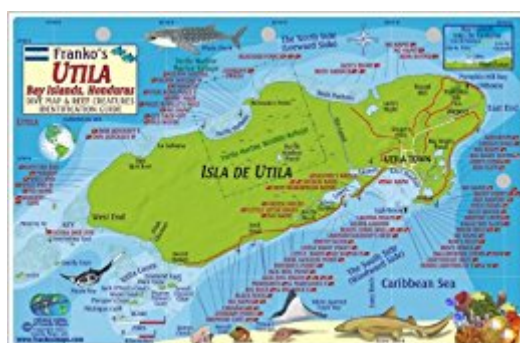

The book was found

Utila Honduras Dive Map & Reef Creatures Guide Franko Maps Laminated Fish Card

Synopsis

Perfect for divers, snorkelers and nature lovers! Side One is a mini-map of Isla de Utila, Bay Islands, Honduras, with dive sites named and located. Side Two is a reef creatures identification guide with more than 80 species illustrated and named. This convenient, waterproof reference is made of rigid, laminated plastic with hole for lanyard. 5.5" x 8.5"

Average Customer Review: 4.0 out of 5 stars 2 customer reviews

Best Sellers Rank: #648,050 in Books (See Top 100 in Books) #11 in [Books > Travel > Central America > Honduras](#)

Customer Reviews

Franko Maps Ltd. is known for producing the best travel, dive and snorkel maps, guides and fish cards for the Caribbean and other locations worldwide.

These Franko maps provide good, basic information about dive site locations around a specific island. They are durable and compact and can be easily taken on trips/boats. The larger paper maps from Franko provide even more information about the island they represent. The one on Bonaire is especially good.